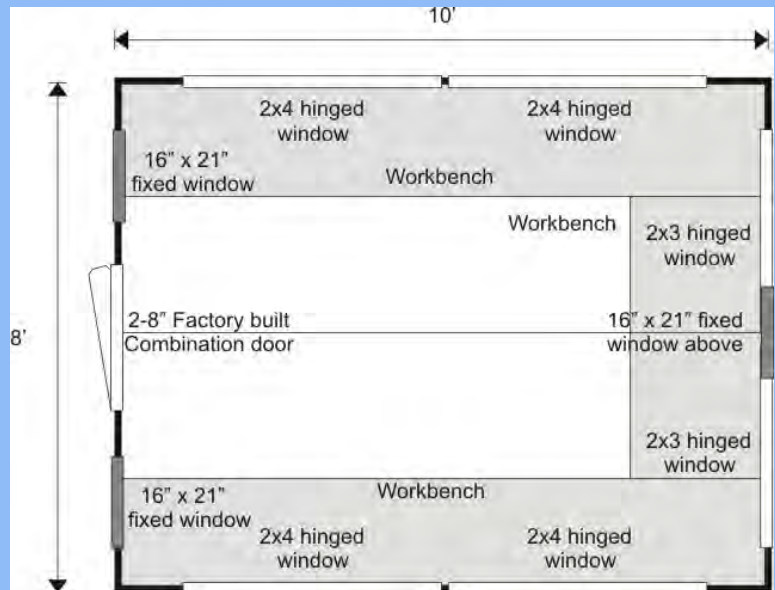

Fully Assembled $5,567

Fully assembled from native rough sawn lumber here at our manufacturing facility, this design is delivered to your client prepared, truck accessible site in one piece. The building is set and leveled by our delivery crew and ready to use when we leave your site. Due to road restrictions, fully assembled models are available in the northeastern United States only.