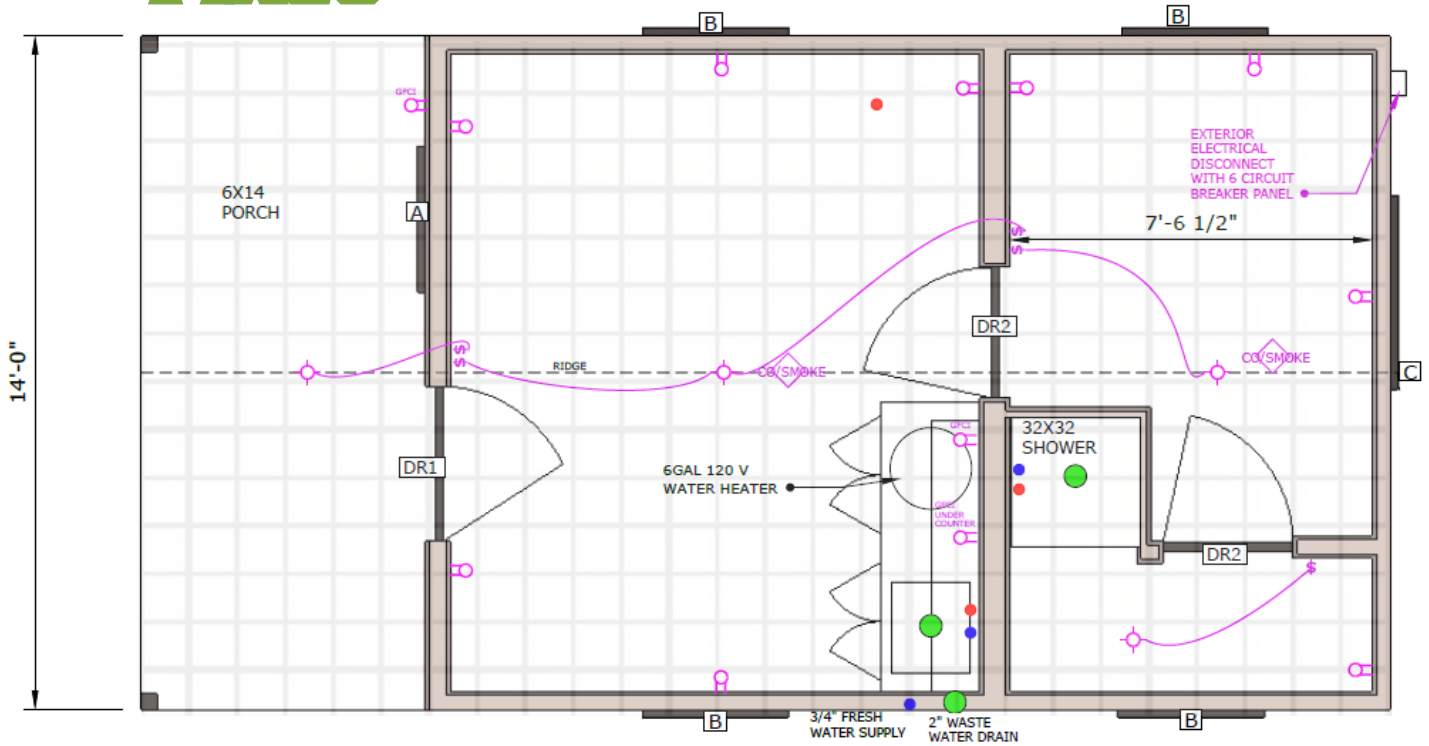

CABIN DEL SOL FLOOR PLAN

14X26

Looking for a Custom Cabin Del Sol?

Contact Our Design Team

802-444-8199 — design@jamaicacottageshop.com

Shop ONLINE at JamaicaCottageShop.com