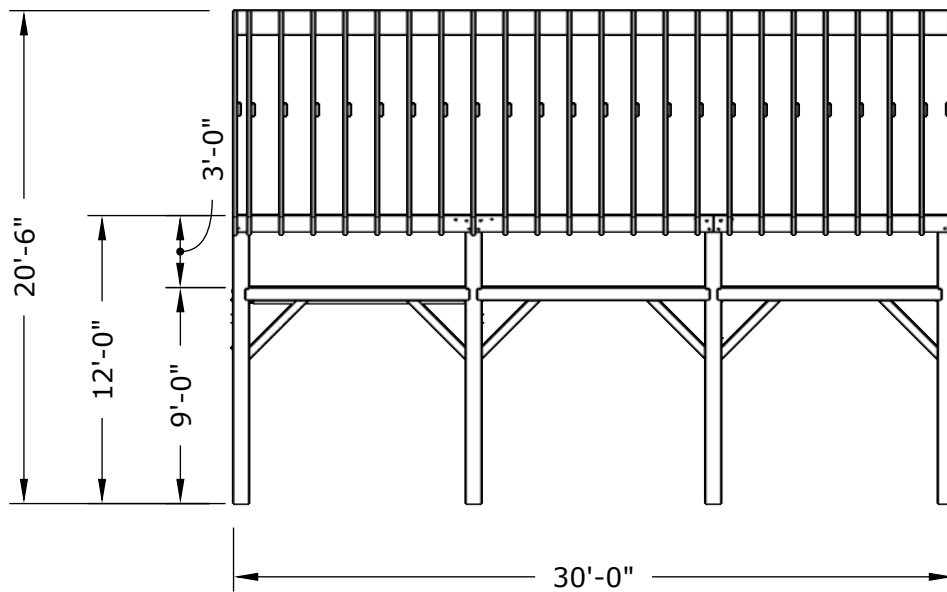

March 8, 2024

LOFT PLAN VIEW

- 2X10 KD SPF RAFTERS
8/12 PITCH 16"OC
2X12 KD SPF RIDGE POLE
2X6 KD SPF COLLAR TIES

- 8X8 HEMLOCK
MORTISE & TENEON
TIMBER FRAME

Jamaica Cottage Shop Inc.
170 Winhall Station Rd
South Londonderry, VT 05155
JamaicaCottageShop.com