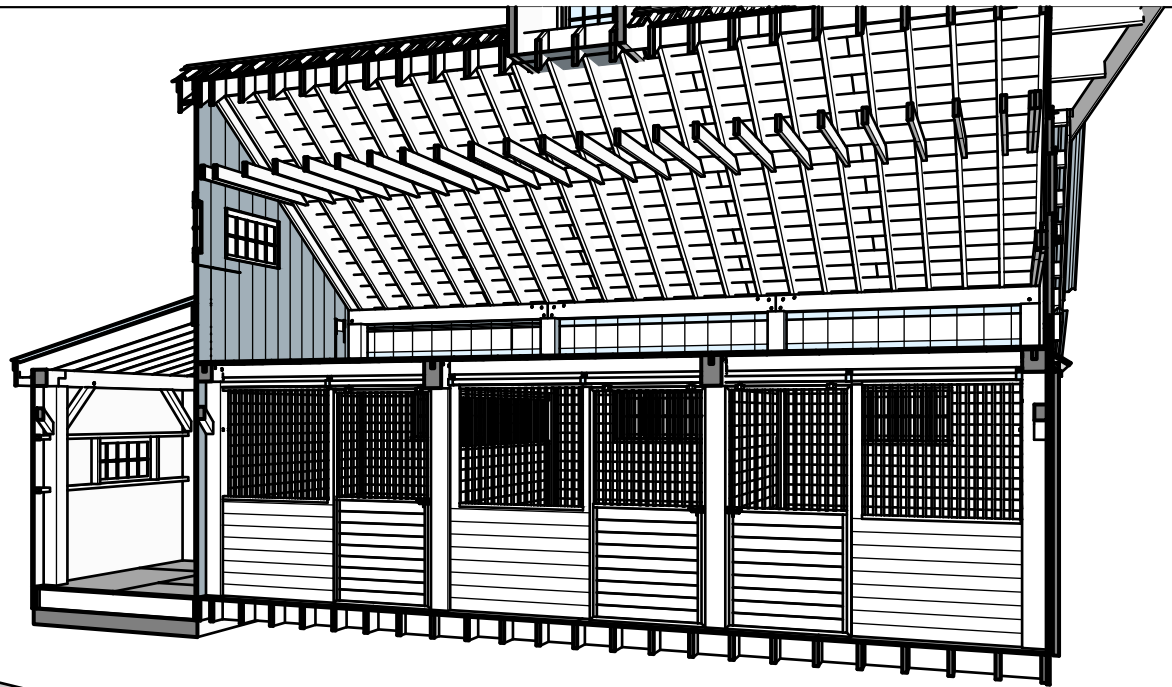

15-2x6x10' T&G
5 per bay front

9-2x6x12' T&G
3 per door

51-2X6X10' T&G
3-2X6X10' PT
17 per bay

• 2'-0" X 11'0" PARTITION GRILL
(2)4" RECEIVER CHANNEL ABOVE
(2)72" RECEIVER CHANNEL BELOW

• FULL PARTITION
(4) 48" RECEIVER CHANNEL

• (3) 4'-0" x 2'-0"
WINDOW GRILLS

• (3) STALL FRONTS
(3) 4'-6" X 4'-0" STALL FRONT GRILL
(3) 4'-0" X 8'-0" SLIDING DOORS
WITH TRACK & HARDWARE

Jamaica Cottage Shop Inc.
170 Winhall Station Rd
South Londonderry, VT 05155
JamaicaCottageShop.com

24X30 TIMBER FRAME HORSE BARN
8X30 BEARING OVERHANG
8X20 GABLE TACKROOM

HORSE STALLS

January 26, 2024

Jamaica Cottage Shop Inc.
170 Winhall Station Rd
South Londonderry, VT 05155
JamaicaCottageShop.com

24X30 TIMBER FRAME HORSE BARN
8X30 BEARING OVERHANG
8X20 GABLE TACKROOM