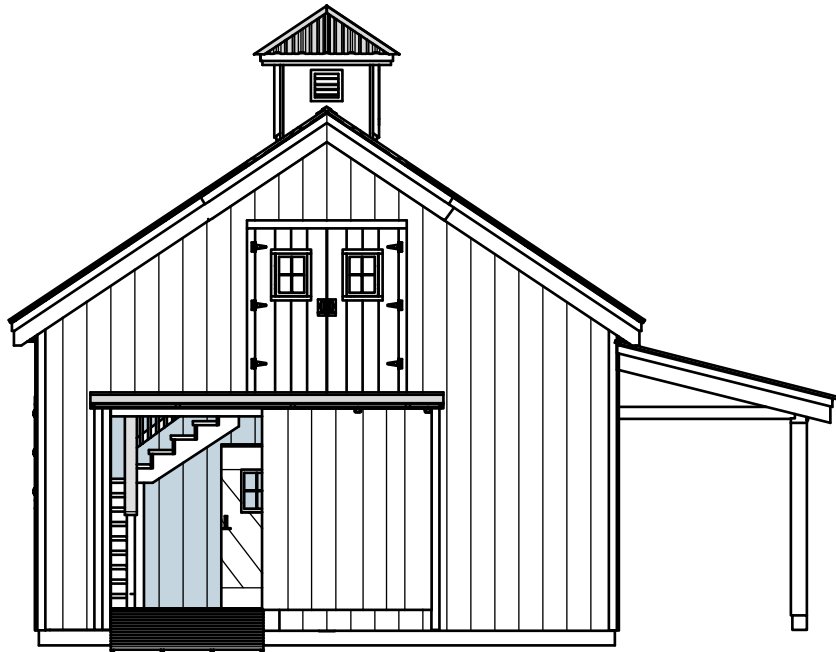

Jamaica Cottage Shop Inc.
170 Winhall Station Rd
South Londonderry, VT 05155
JamaicaCottageShop.com

24X30 TIMBER FRAME HORSE BARN
8X30 BEARING OVERHANG
8X20 GABLE TACKROOM

March 8, 2024

Jamaica Cottage Shop Inc.
170 Winhall Station Rd
South Londonderry, VT 05155
JamaicaCottageShop.com

24X30 TIMBER FRAME HORSE BARN
8X30 BEARING OVERHANG
8X20 GABLE TACKROOM

March 8, 2024

Jamaica Cottage Shop Inc.
 170 Winhall Station Rd
 South Londonderry, VT 05155
JamaicaCottageShop.com

24X30 TIMBER FRAME HORSE BARN
8X30 BEARING OVERHANG
8X20 GABLE TACKROOM