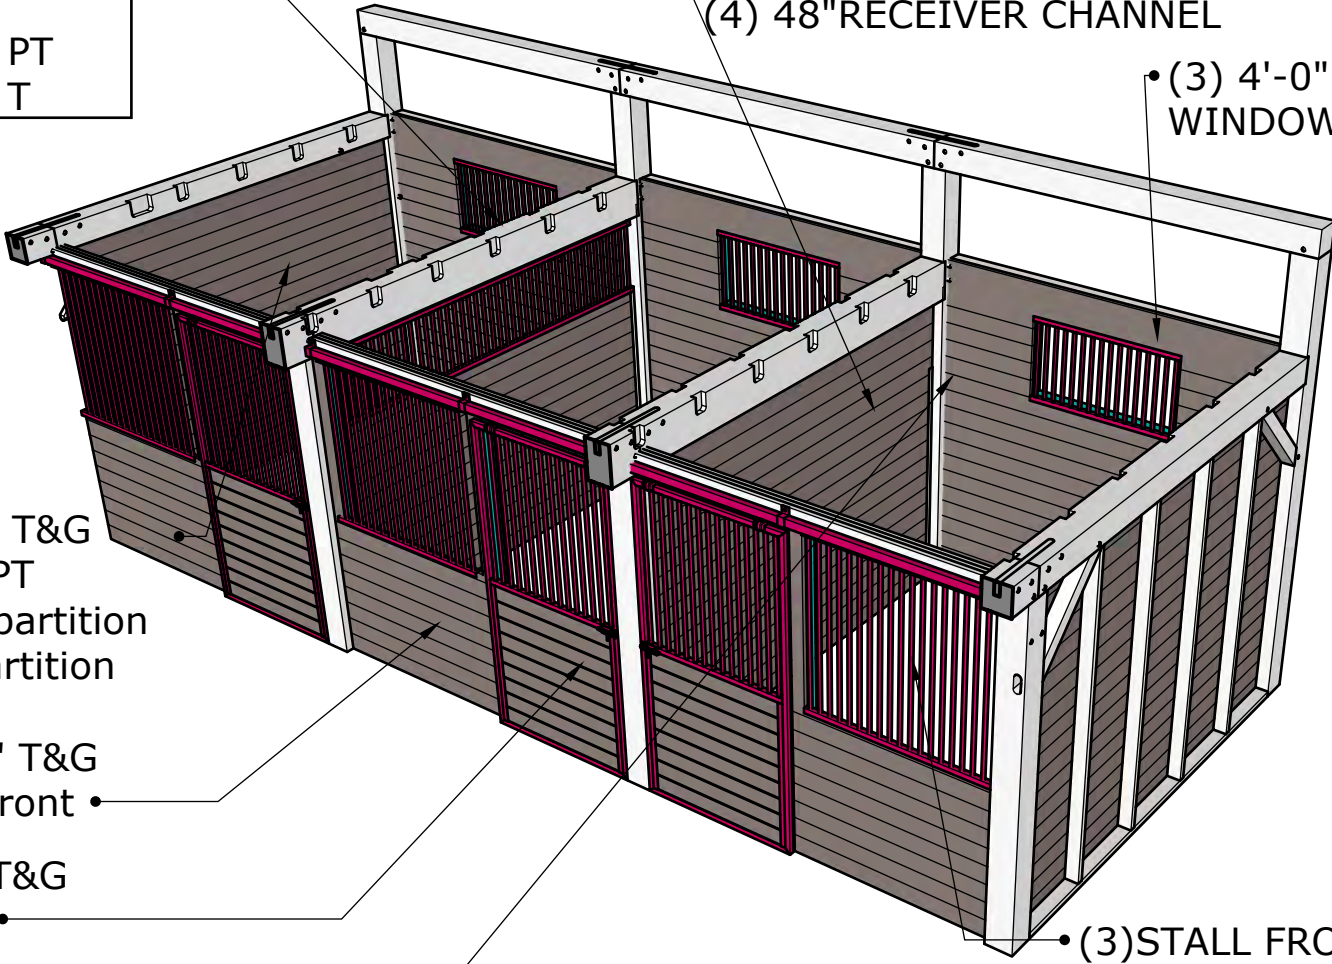

24X30 TIMBER FRAME HORSE BARN
8X30 BEARING OVERHANG
8X20 GABLE TACKROOM

FRAME VIEW

March 8, 2024

80-2x6x12' T&G
66-2x6x10' T&G
4-2X6X12' PT
3-2X6X10' T

71-2x6x12' T&G
4-2x6x12' PT
20 per full partition
15 for 6' partition

15-2x6x10' T&G
5 per bay front

9-2x6x12' T&G
3 per door

51-2X6X10' T&G
3-2X6X10' PT
17 per bay

• 2'-0" X 11'0" PARTITION GRILL
(2)4" RECEIVER CHANNEL ABOVE
(2)72" RECEIVER CHANNEL BELOW

• FULL PARTITION
(4) 48" RECEIVER CHANNEL

• (3) 4'-0" x 2'-0"
WINDOW GRILLS

• (3) STALL FRONTS
(3) 4'-6" X 4'-0" STALL FRONT GRILL
(3) 4'-0" X 8'-0" SLIDING DOORS
WITH TRACK & HARDWARE

Jamaica Cottage Shop Inc.
170 Winhall Station Rd
South Londonderry, VT 05155
JamaicaCottageShop.com