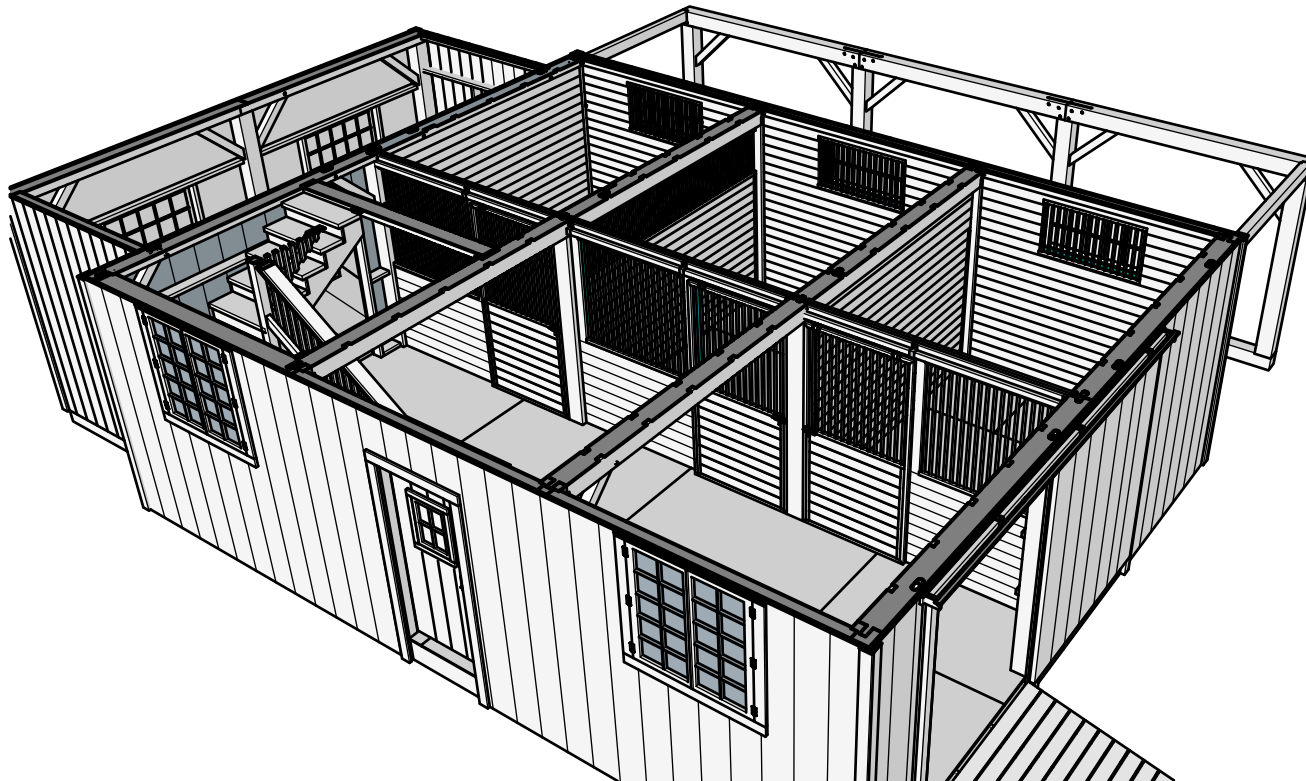

15-2x6x10' T&G
5 per bay front

9-2x6x12' T&G
3 per door

51-2X6X10' T&G
3-2X6X10' PT
17 per bay

• 2'-0" X 11'0" PARTITION GRILL
(2)4" RECEIVER CHANNEL ABOVE
(2)72" RECEIVER CHANNEL BELOW

• FULL PARTITION
(4) 48" RECEIVER CHANNEL

• (3) 4'-0" x 2'-0"
WINDOW GRILLS

• (3) STALL FRONTS
(3) 4'-6" X 4'-0" STALL FRONT GRILL
(3) 4'-0" X 8'-0" SLIDING DOORS
WITH TRACK & HARDWARE

Jamaica Cottage Shop Inc.
170 Winhall Station Rd
South Londonderry, VT 05155
JamaicaCottageShop.com

24X30 TIMBER FRAME HORSE BARN
8X30 BEARING OVERHANG
8X20 GABLE TACKROOM

HORSE STALLS

January 26, 2024

Jamaica Cottage Shop Inc.
170 Winhall Station Rd
South Londonderry, VT 05155
JamaicaCottageShop.com

24X30 TIMBER FRAME HORSE BARN
8X30 BEARING OVERHANG
8X20 GABLE TACKROOM