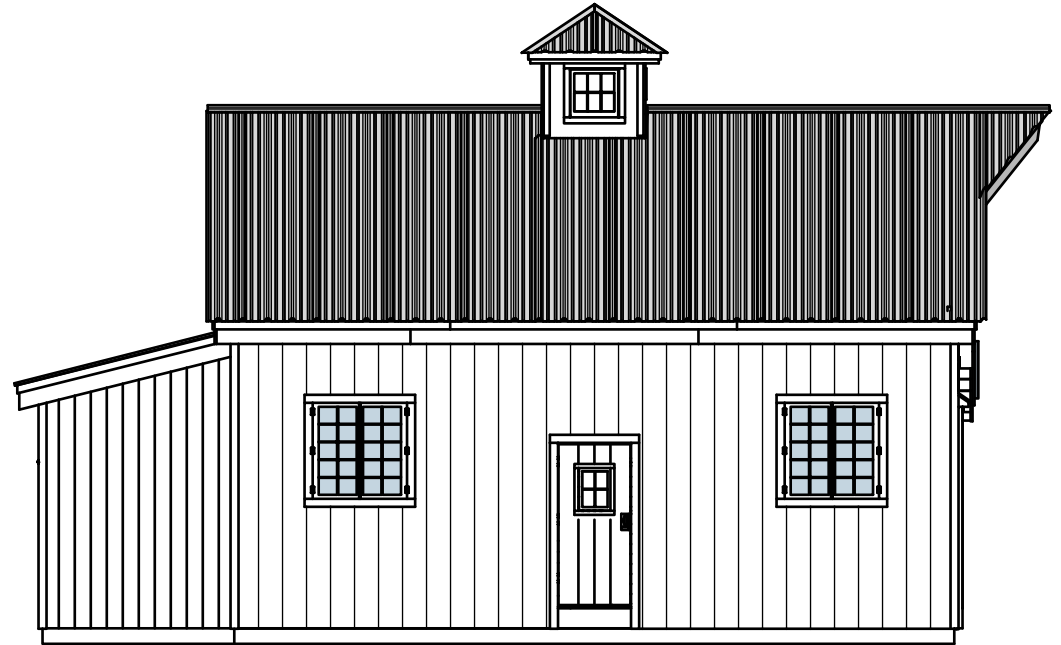

Jamaica Cottage Shop Inc.
170 Winhall Station Rd
South Londonderry, VT 05155
JamaicaCottageShop.com

24X30 TIMBER FRAME HORSE BARN
8X30 BEARING OVERHANG
8X20 GABLE TACKROOM

March 8, 2024

Jamaica Cottage Shop Inc.
170 Winhall Station Rd
South Londonderry, VT 05155
JamaicaCottageShop.com

24X30 TIMBER FRAME HORSE BARN
8X30 BEARING OVERHANG
8X20 GABLE TACKROOM

March 8, 2024

Jamaica Cottage Shop Inc.
 170 Winhall Station Rd
 South Londonderry, VT 05155
JamaicaCottageShop.com

24X30 TIMBER FRAME HORSE BARN
8X30 BEARING OVERHANG
8X20 GABLE TACKROOM