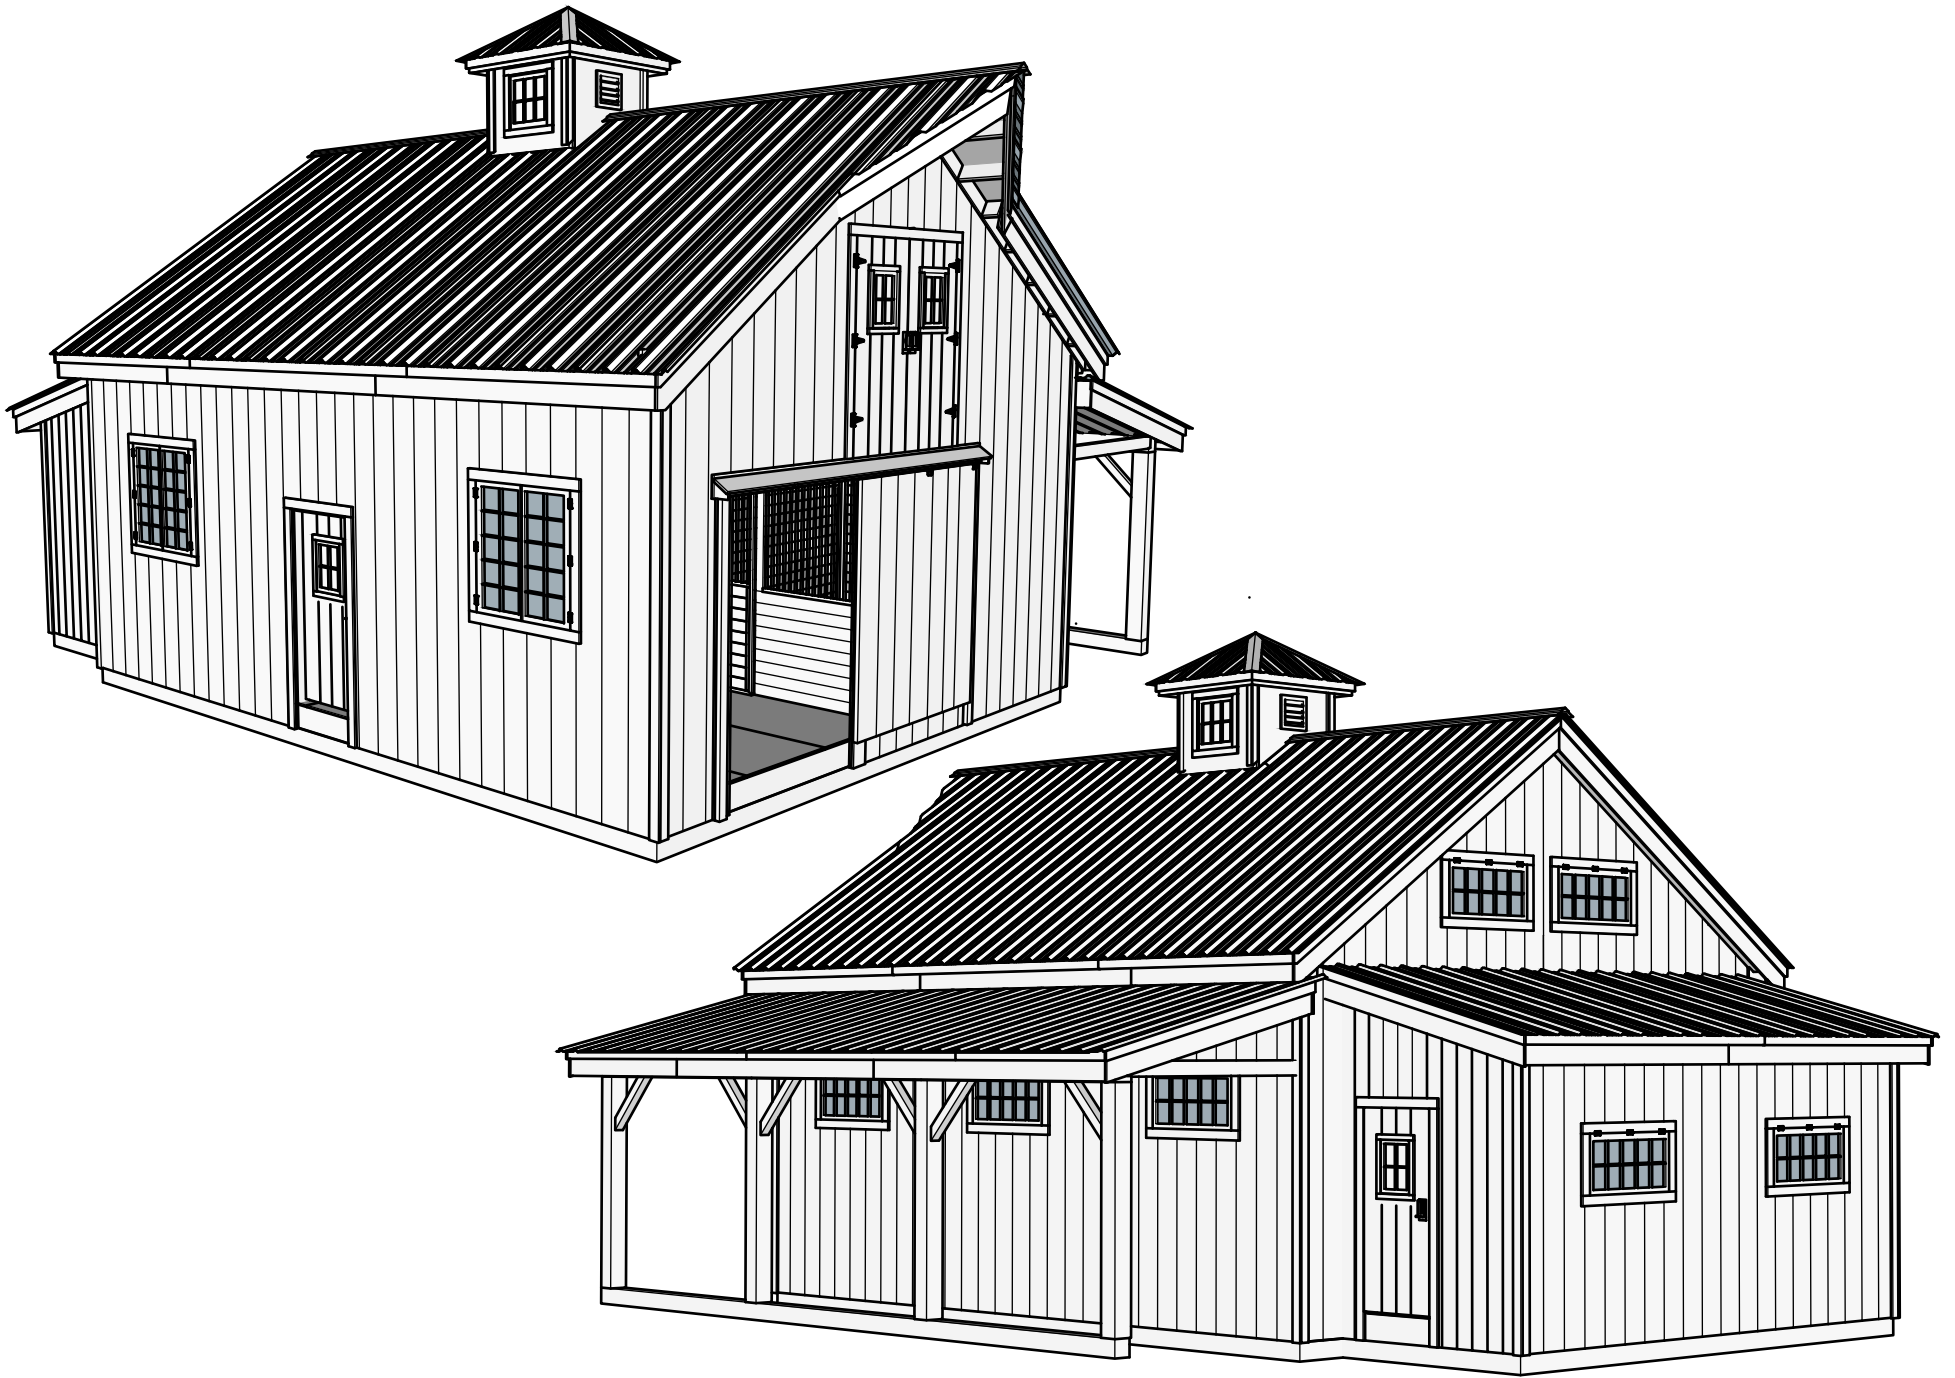

Jamaica Cottage Shop Inc.
170 Winhall Station Rd
South Londonderry, VT 05155
JamaicaCottageShop.com

24X30 TIMBER FRAME HORSE BARN
8X30 BEARING OVERHANG
8X20 GABLE TACKROOM

March 8, 2024

Jamaica Cottage Shop Inc.
170 Winhall Station Rd
South Londonderry, VT 05155
JamaicaCottageShop.com

24X30 TIMBER FRAME HORSE BARN
8X30 BEARING OVERHANG
8X20 GABLE TACKROOM

March 8, 2024

Jamaica Cottage Shop Inc.
 170 Winhall Station Rd
 South Londonderry, VT 05155
JamaicaCottageShop.com

24X30 TIMBER FRAME HORSE BARN
8X30 BEARING OVERHANG
8X20 GABLE TACKROOM

ELEVATIONS

March 8, 2024

Jamaica Cottage Shop Inc.
 170 Winhall Station Rd
 South Londonderry, VT 05155
 JamaicaCottageShop.com

24X30 TIMBER FRAME HORSE BARN
8X30 BEARING OVERHANG
8X20 GABLE TACKROOM

FLOORPLAN