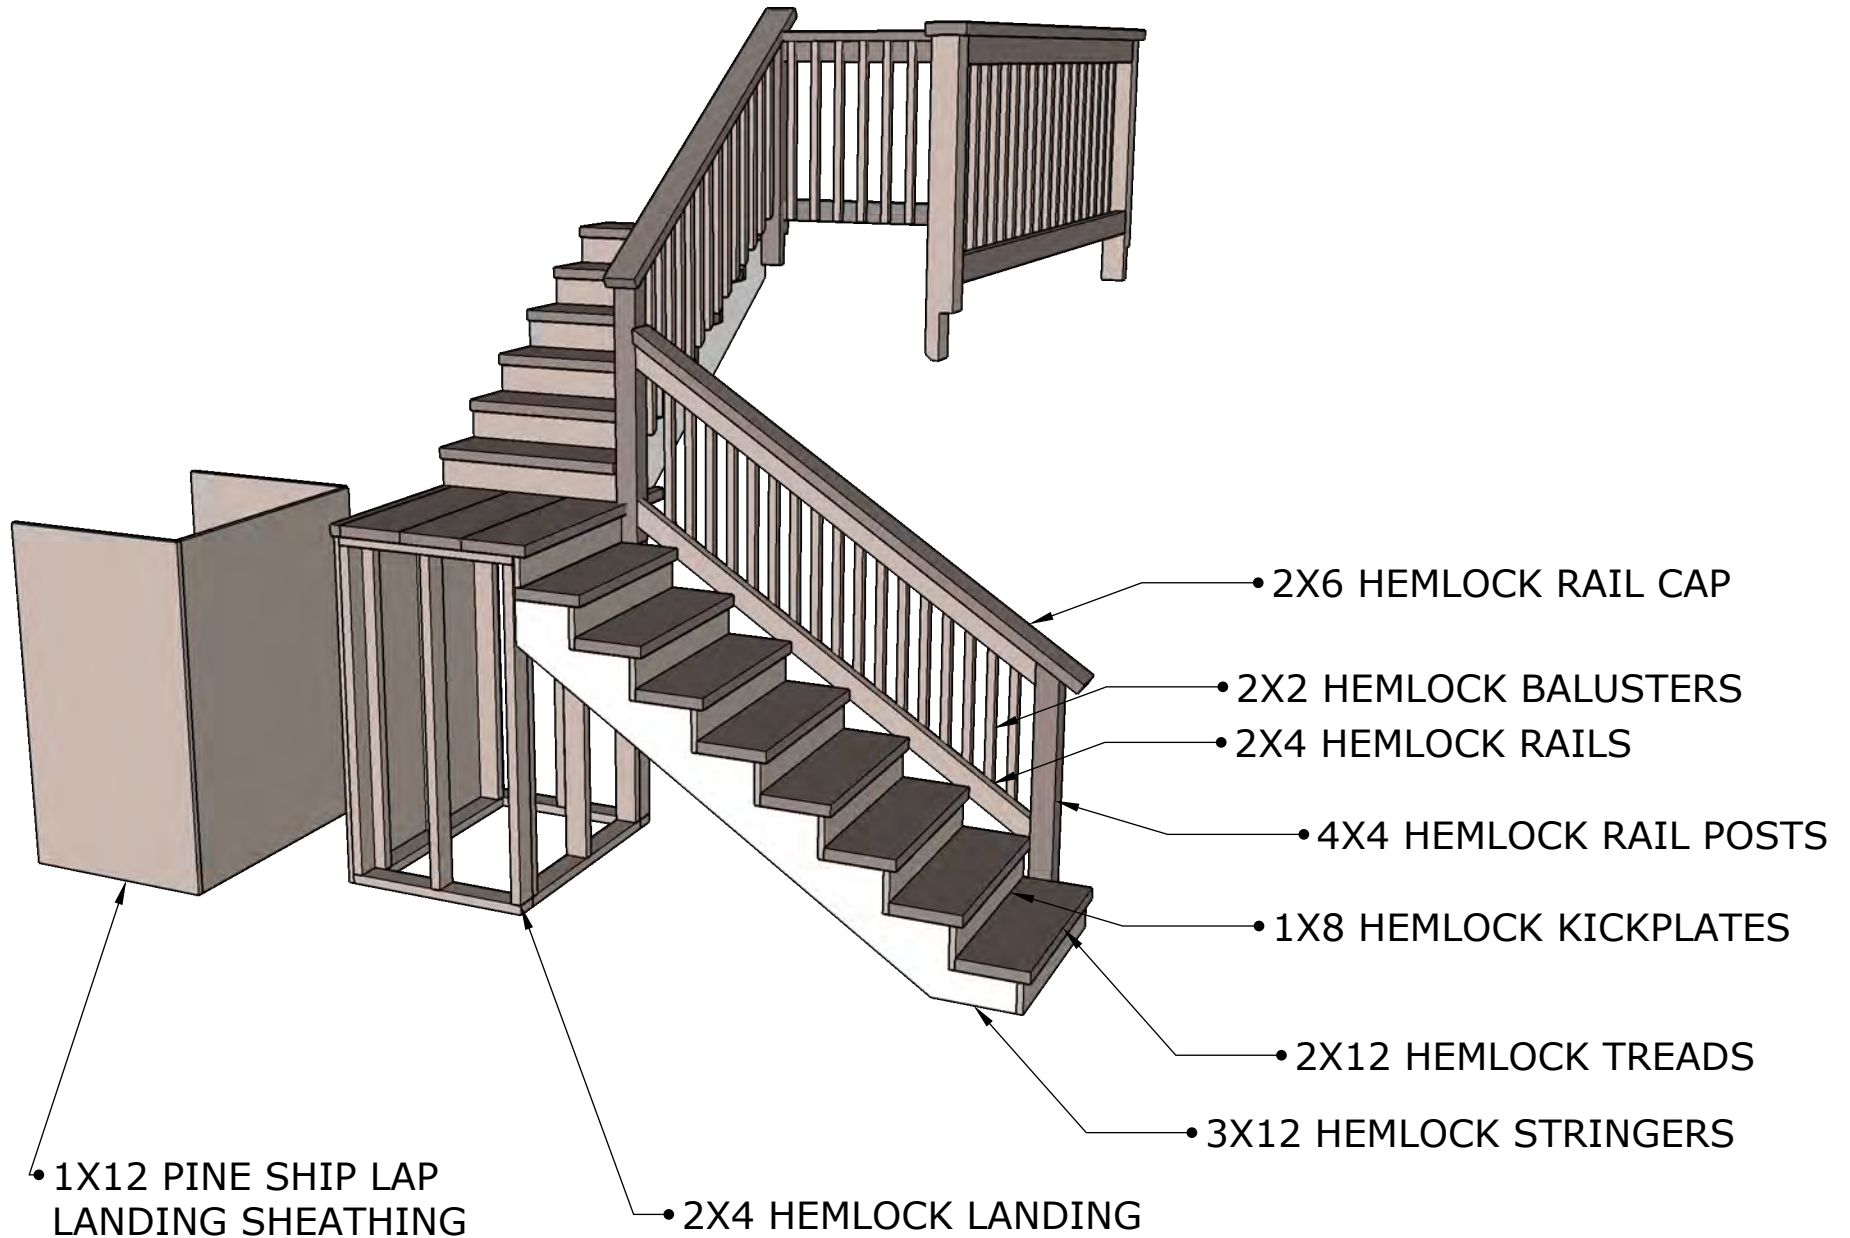

Jamaica Cottage Shop Inc.
170 Winhall Station Rd
South Londonderry, VT 05155
JamaicaCottageShop.com

24X30 TIMBER FRAME HORSE BARN
8X30 BEARING OVERHANG
8X20 GABLE TACKROOM

STAIR CASE FOR
9FT LOFT

March 8, 2024