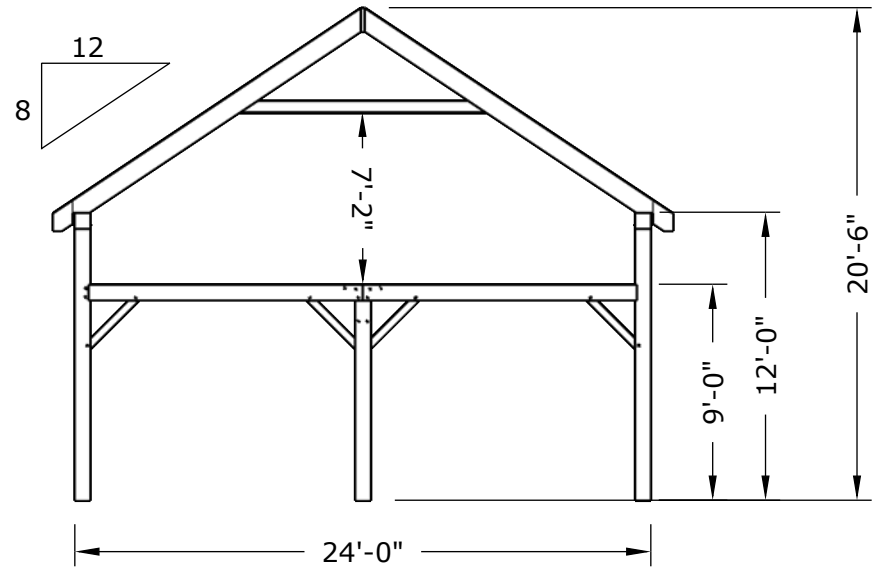

LOFT PLAN VIEW

- 2X10 KD SPF RAFTERS
  8/12 PITCH 16"OC
  2X12 KD SPF RIDGE POLE
  2X6 KD SPF COLLAR TIES

- 8X8 HEMLOCK
  MORTISE & TENEON
  TIMBER FRAME

Jamaica Cottage Shop Inc.
170 Winhall Station Rd
South Londonderry, VT 05155
JamaicaCottageShop.com

24X30 TIMBER FRAME HORSE BARN
8X30 BEARING OVERHANG
8X20 GABLE TACKROOM

FRAME VIEW

March 8, 2024