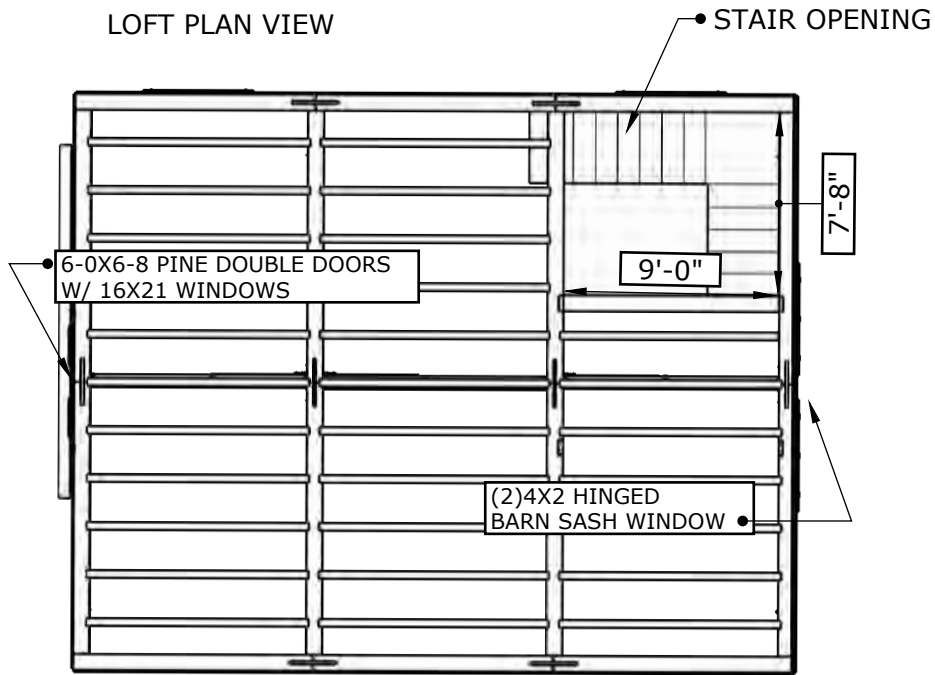

LOFT PLAN VIEW

- 2X10 KD SPF RAFTERS
  8/12 PITCH 16"OC
  2X12 KD SPF RIDGE POLE
  2X6 KD SPF COLLAR TIES

- 8X8 HEMLOCK
  MORTISE & TENEON
  TIMBER FRAME

Jamaica Cottage Shop Inc.
170 Winhall Station Rd
South Londonderry, VT 05155
JamaicaCottageShop.com

24X30 TIMBER FRAME HORSE BARN
8X30 BEARING OVERHANG
8X20 GABLE TACKROOM

FRAME VIEW

March 8, 2024