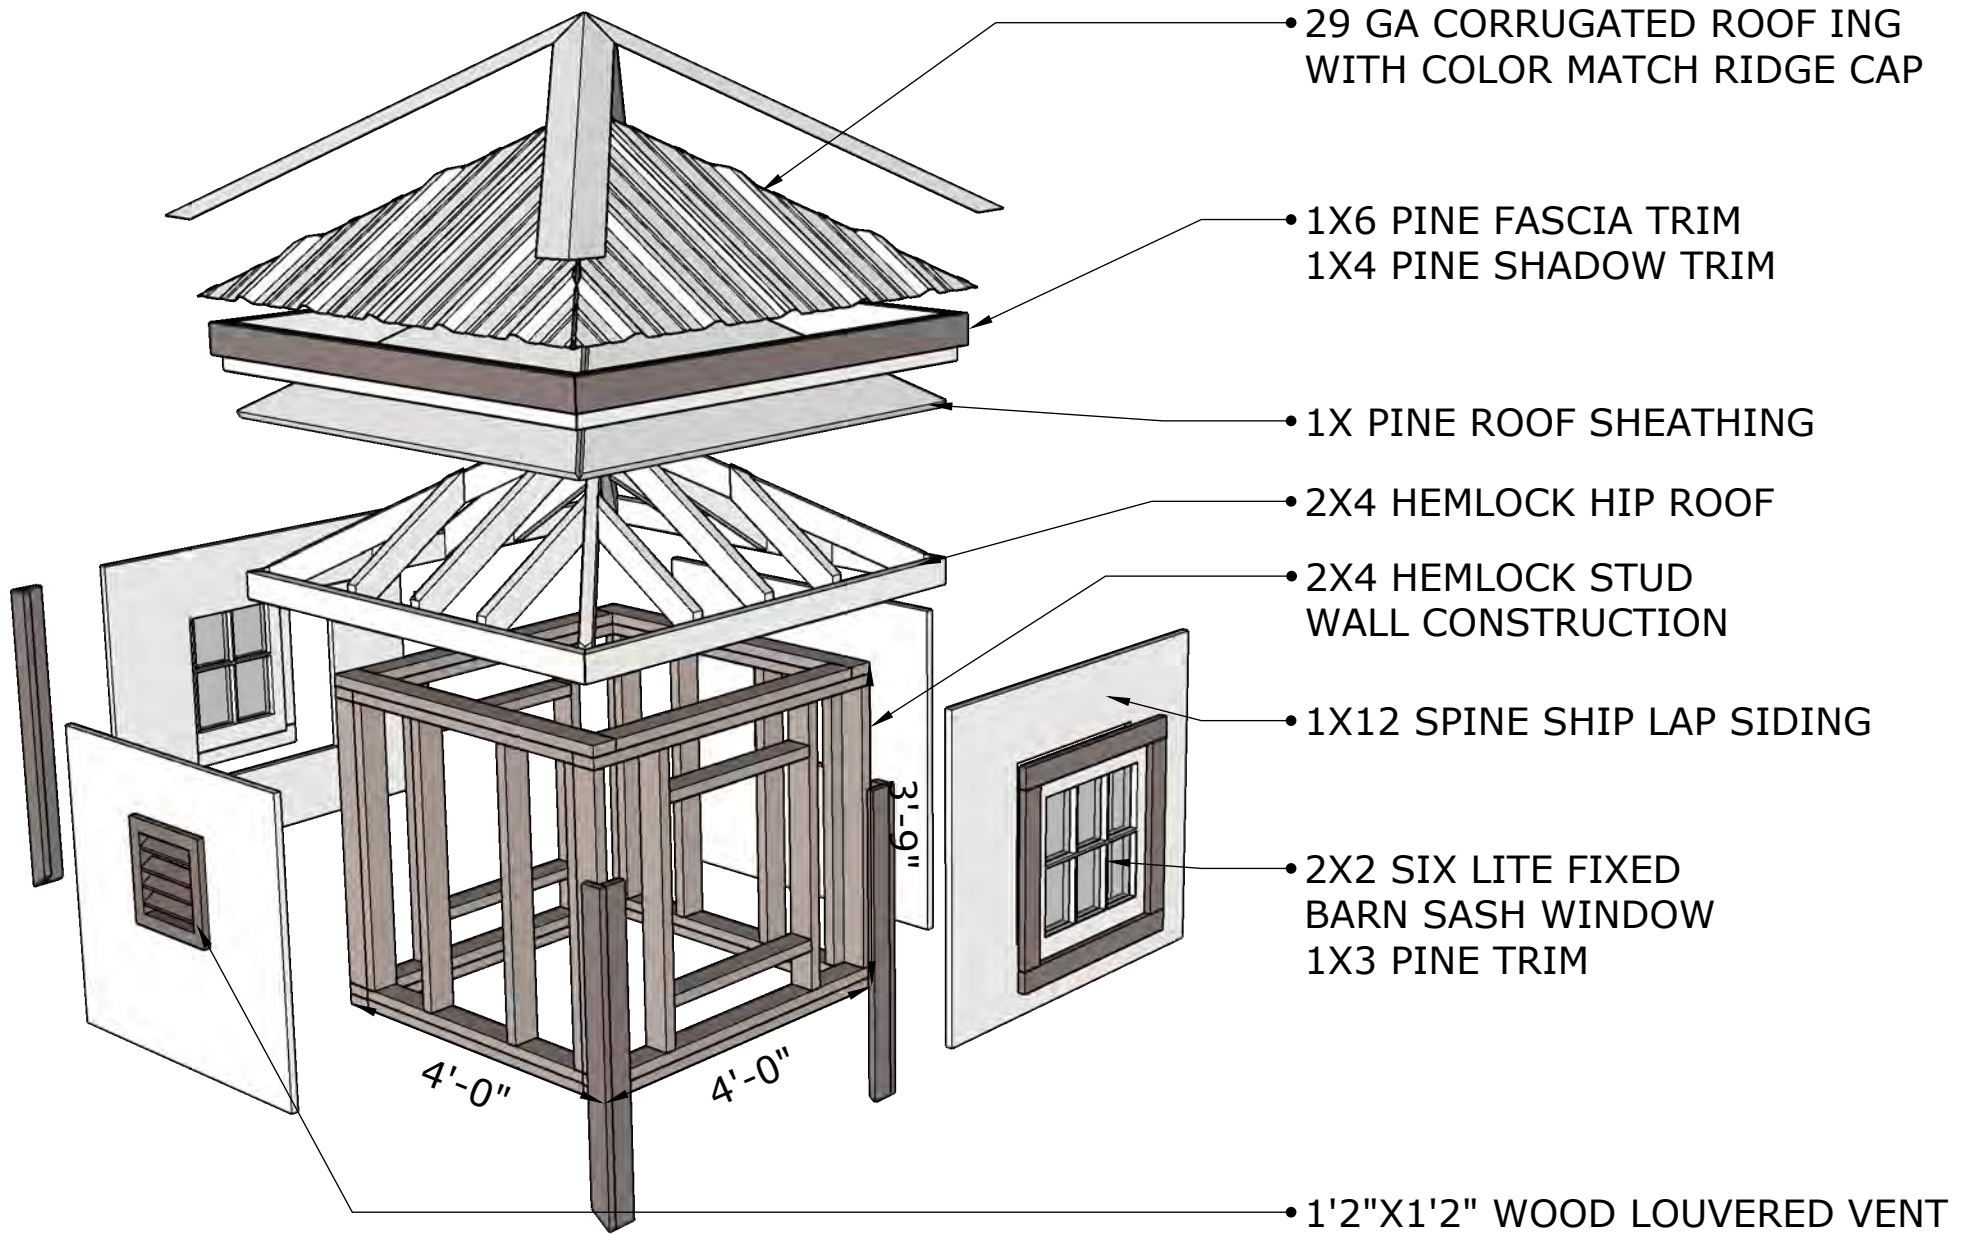

Jamaica Cottage Shop Inc.
170 Winhall Station Rd
South Londonderry, VT 05155
JamaicaCottageShop.com

24X30 TIMBER FRAME HORSE BARN
8X30 BEARING OVERHANG
8X20 GABLE TACKROOM

4X4 CUPOLA

March 8, 2024