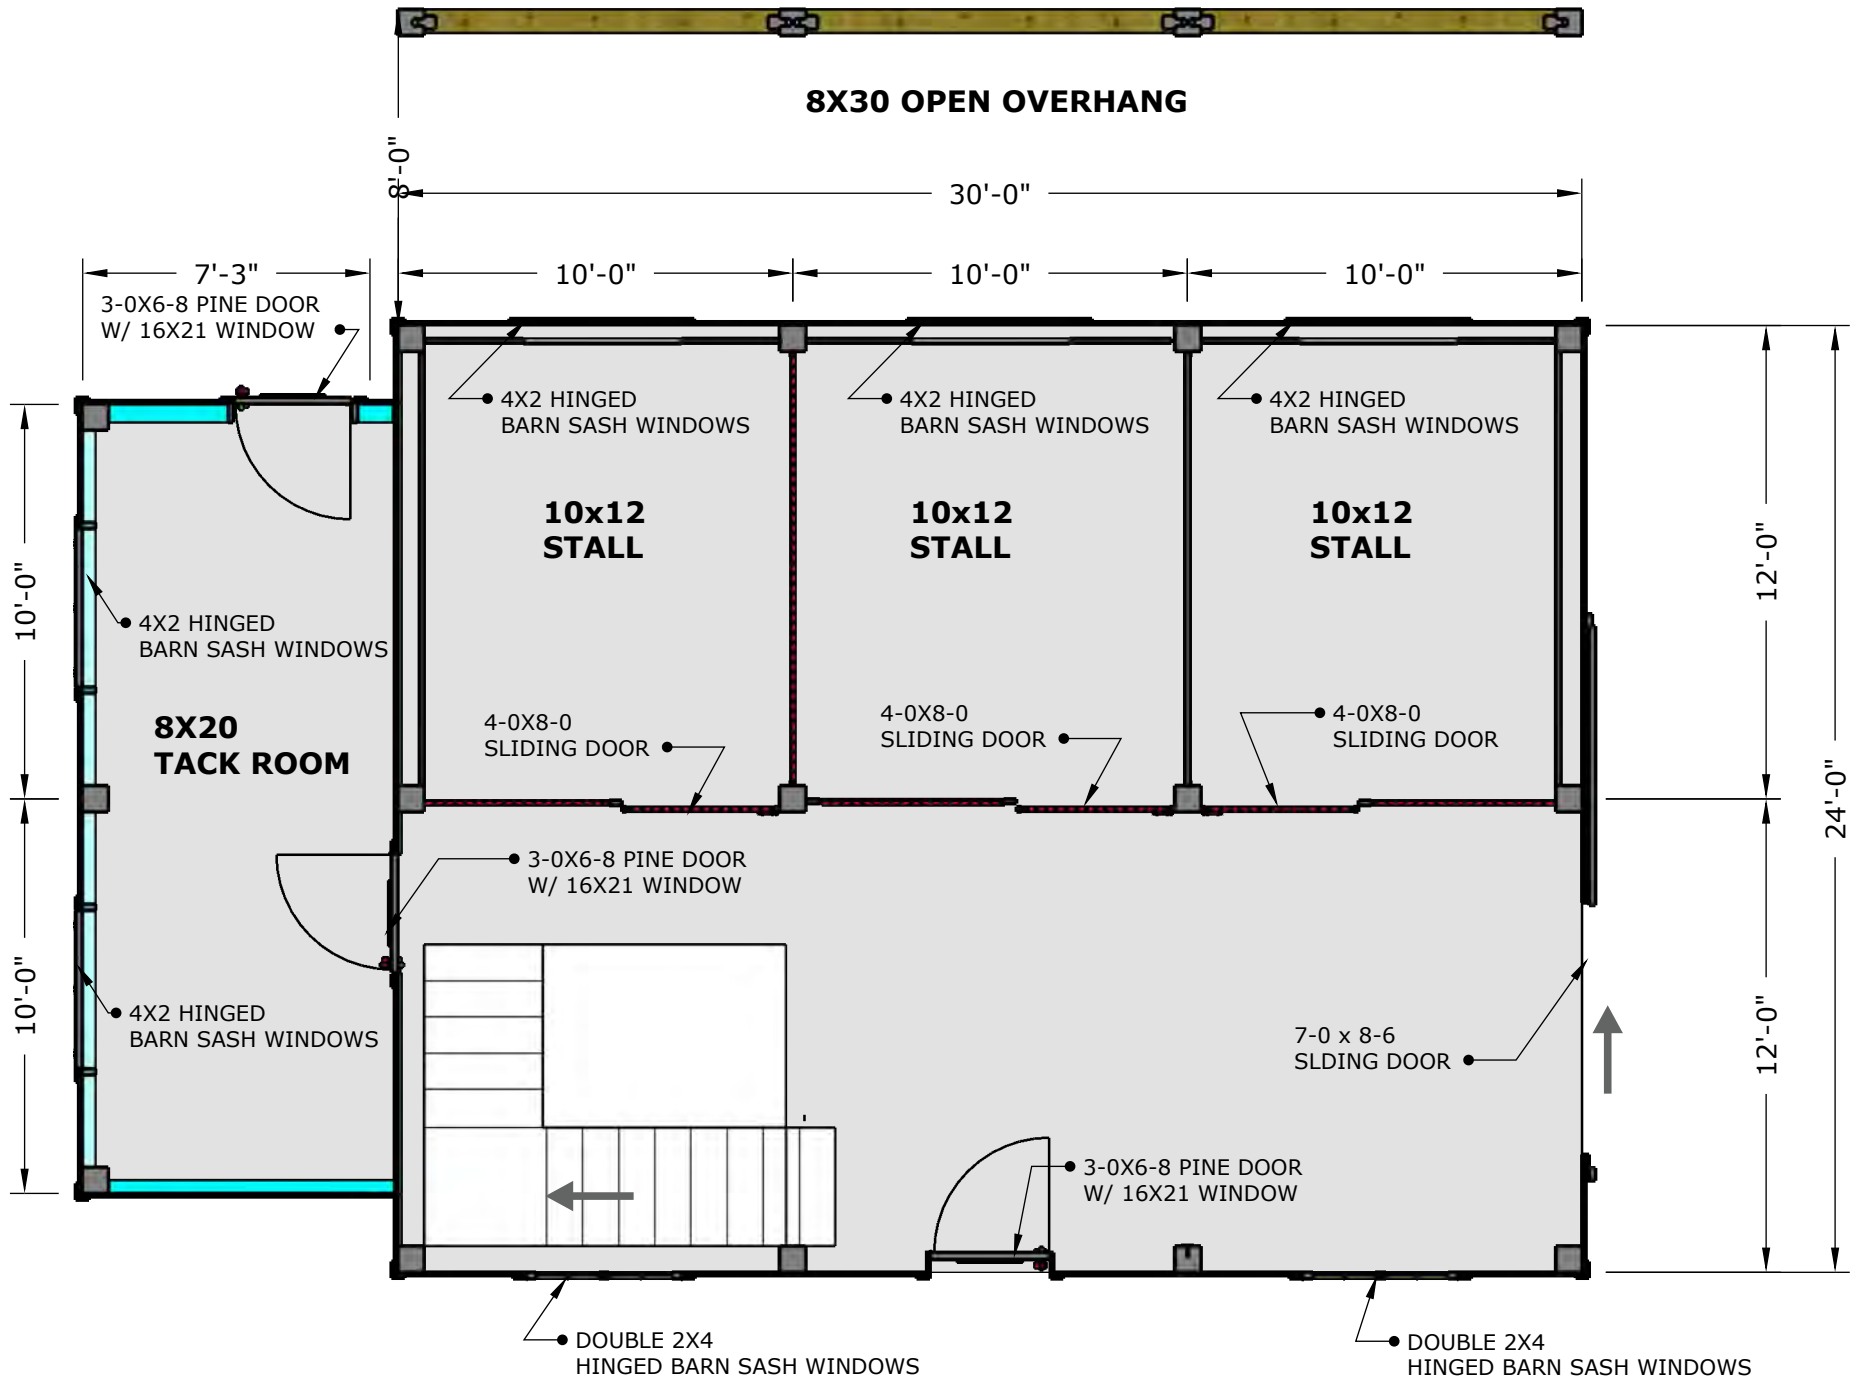

Jamaica Cottage Shop Inc.
170 Winhall Station Rd
South Londonderry, VT 05155
JamaicaCottageShop.com

24X30 TIMBER FRAME HORSE BARN
8X30 BEARING OVERHANG
8X20 GABLE TACKROOM

FLOORPLAN

March 8, 2024