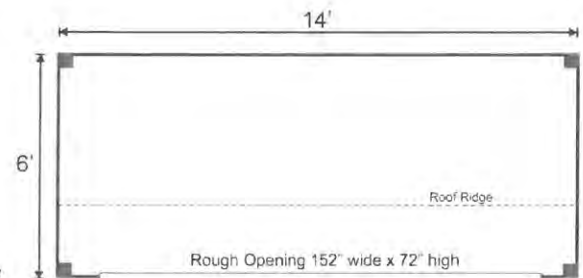

Deposit places order; **Balance Due ON or PRIOR TO Ship Date (for in-house) OR 7-10 business days prior to Ship Date (for freight) and will be automatically charged to the payment information on file unless otherwise communicated by client.** Estimated time frame is calculated from the date of your order confirmation. **See complete Terms & Conditions online for all policies including warrant, cancellations, returns, additional Shipping Fees that may be required, and additional Shipping information detailing both pre-cut kits and fully assembled projects.** Additional shipping fees may apply for bridge crossings, ferries, and extreme urban or rural areas. While all information and prices is deemed accurate, Jamaica Cottage Shop, Inc. has the right to refuse or cancel any orders placed containing incorrect amounts due to typographical errors or incorrect prices. We are under no obligation to accept an order for which the price was posted incorrectly. The product remains the property of Jamaica Cottage Shop until paid in full to the satisfaction of the Company.

For PCKs - any changes to the standard design (per the PDF spec sheet online) including rough openings for door and or windows, siding, and/or roofing, etc. will require on-site cutting and will not be reflected in the step-by-step plans. The changes are the responsibility of the client who may make their own modifications by purchasing substitute and/or additional materials via separate order. Kits will be pre-cut for all standard rough openings regardless of client-requested deductions of standard options. JCS makes all attempts to accommodate revisions to original design but makes no guarantee to quantity of materials needed for the modifications. Pictures may be of client-modified projects and do NOT depict the standard option of the design (per its downloadable spec sheet online) - they may contain windows, doors, siding, hardware, etc not included in the standard design/order. Please refer to the PDF spec sheet for the design's standard specifications or ask a Cottage Associate. PLEASE NOTE: Some cutting of lumber is to be expected during assembly of this kit. Due to the rough sawn lumber that we build from, a 1/4" variance is common. Extra lumber is included to compensate for this. Fascia and Shadow Trim boards are generally sent long to allow it to be cut to size for each building. Siding boards may need cutting to fit tight. Substitutions of lumber lengths and species are common and will not affect the outcome of building the design. Time required to assemble a kit is only an estimate and cannot factor in all the variable of each job site. Some kits are more complicated than others and may require the advice and assistance of a licensed contractor.

Thank you for your interest in Jamaica Cottage Shop, Inc. Your business is appreciated. Please contact us if you have any questions or concerns and be sure to read our detailed Terms & Conditions online. www.JamaicaCottageShop.com