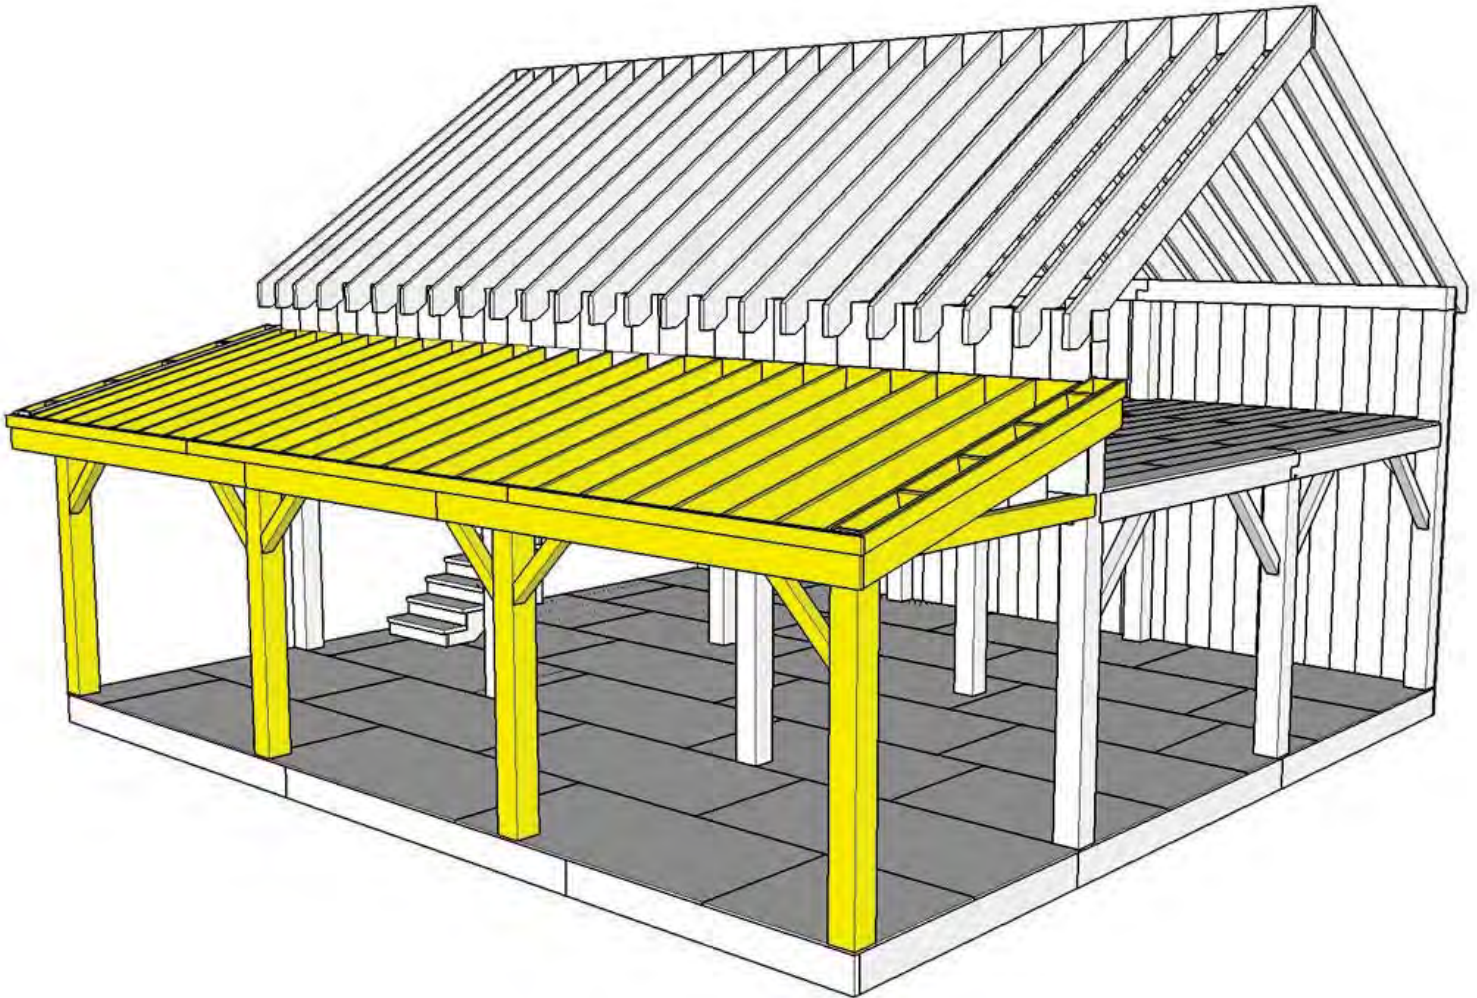

20x30 Cabin- 8x30 Overhang

The 8x30 Overhang option consists of :

- 2x10 Hemlock Floor System
- 3/4" CDX Plywood Decking
- 8x8 Hemlock Posts and Lintel Beams.
- 4x4 & 4x6 Hemlock Bracing
- 2x8 Hemlock Rafters
- 1x10 Pine Sheathing
- 1x8 Hemlock Fly Rafters and 2x6 Hemlock Blocking
- 1x12 Fascia Trim
- 1x4 Shadow Trim
- Corrugated Roofing and Aluminum Flashing
- Hardwood Dowels , Timber Screws , and 12D Gun Nails