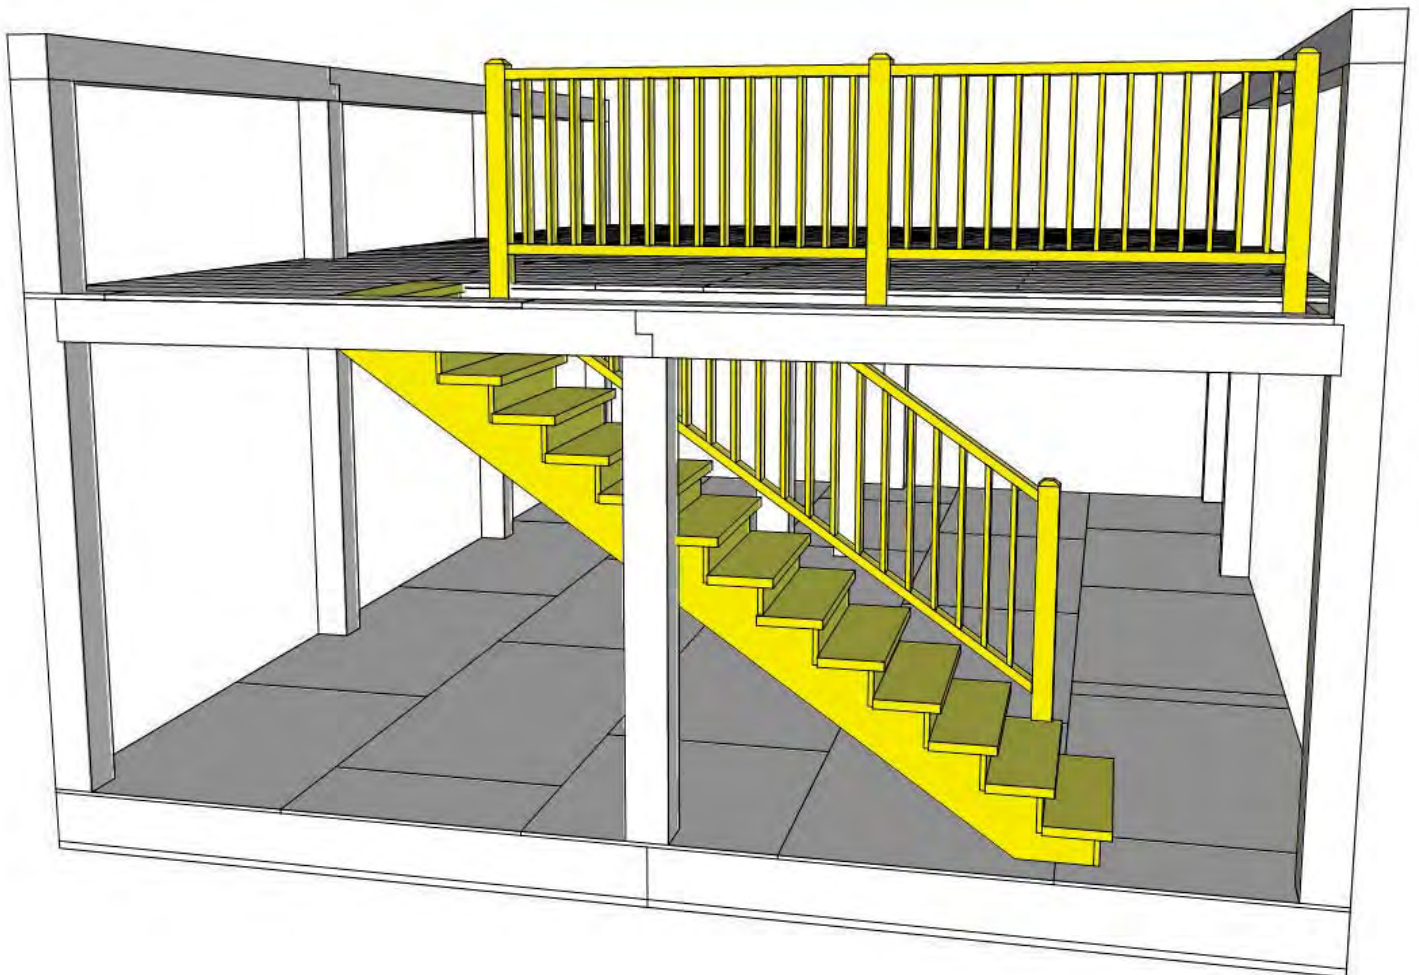

20x30 Cabin-Stair Package

The Stair package for the 20x30 cabin consists of :

- 3-3x12 Hemlock Stringers
- 14-2x12 Hemlock Treads
- 14-1x5 Hemlock Kick Plates
- 4- 4x4 Hemlock Railing Posts
- 6- 2x4 Hemlock Rails
- 45-1x4 Hemlock Balusters
- 1-2x4 Frame for Under Stairs Storage

The Stair Package also requires different placements of the notches in the main beams. The following page shows those beams and their respective locations in the frame. Be sure to orient all notches to face in the correct direction. Figures 1-4 on following page