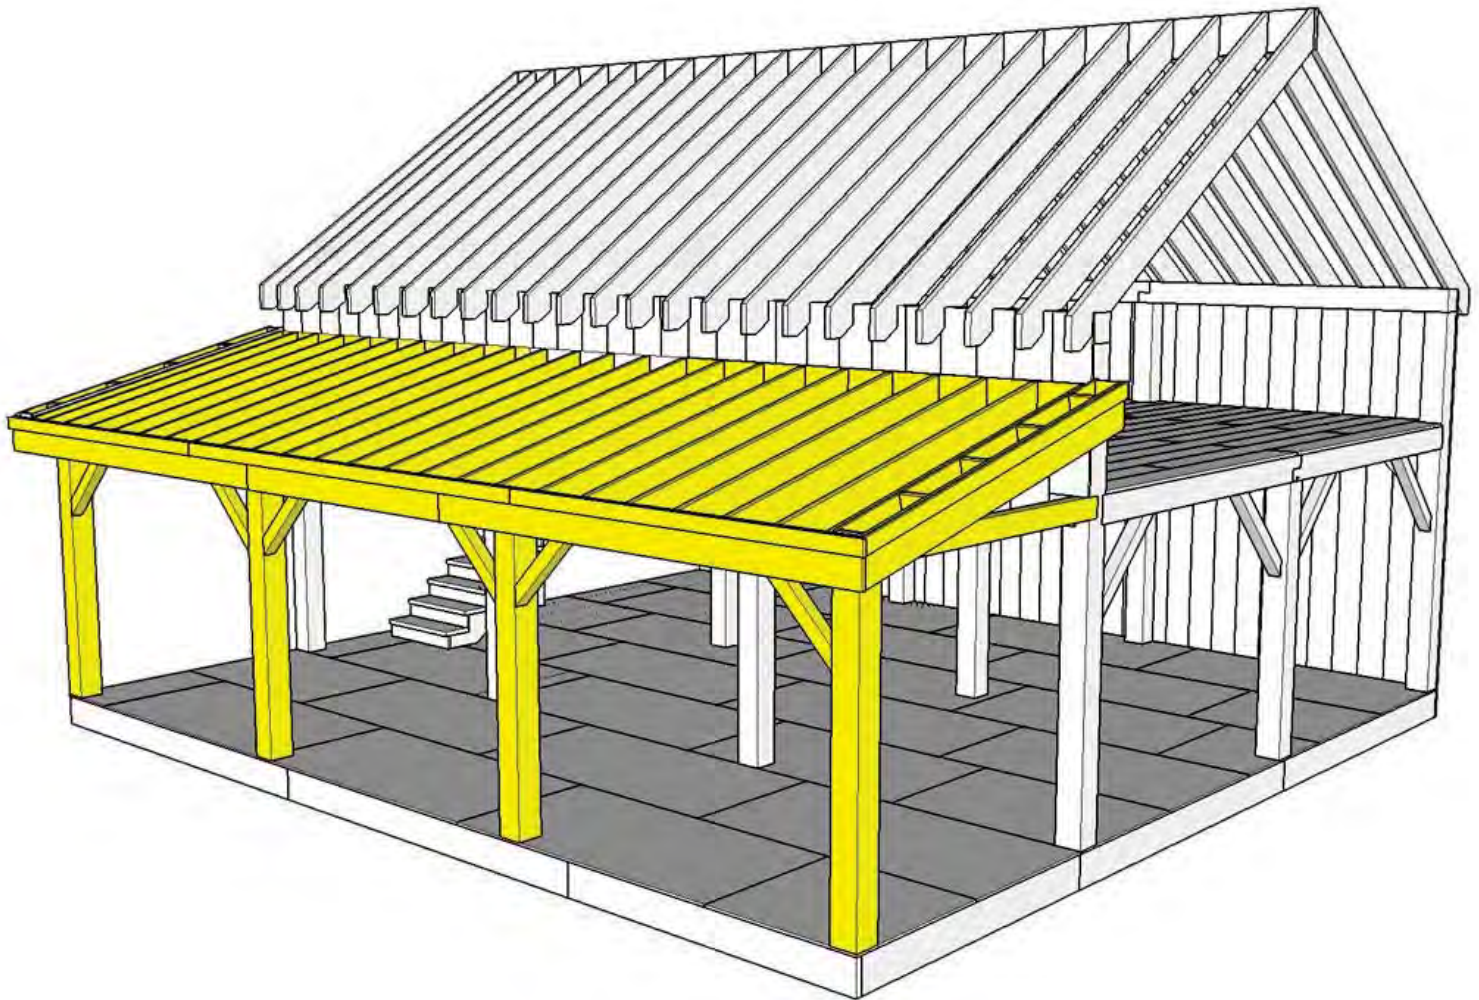

20x30 Cabin- 8x30 Overhang

The 8x30 Overhang option consists of :

- 2x10 Hemlock Floor System
- 3/4" CDX Plywood Decking
- 8x8 Hemlock Posts and Lintel Beams.
- 4x4 & 4x6 Hemlock Bracing
- 2x8 Hemlock Rafters
- 1x10 Pine Sheathing
- 1x8 Hemlock Fly Rafters and 2x6 Hemlock Blocking
- 1x12 Fascia Trim
- 1x4 Shadow Trim
- Corrugated Roofing and Aluminum Flashing
- Hardwood Dowels , Timber Screws , and 12D Gun Nails