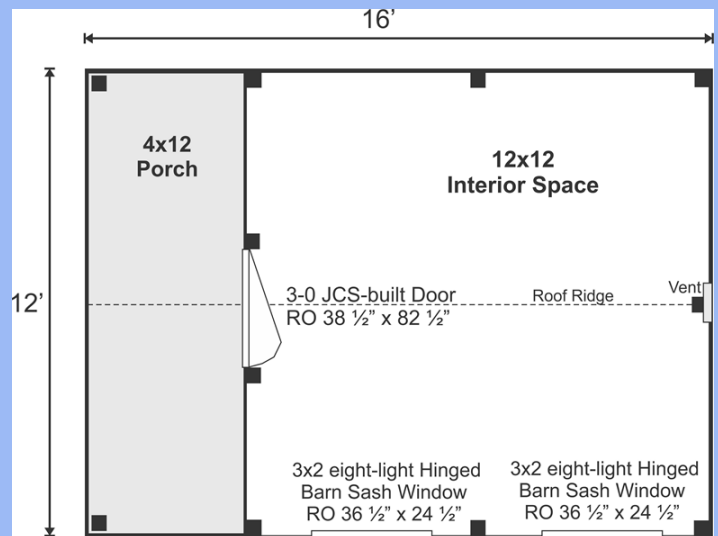

All of our wood sheds, storage sheds, garden sheds, cottages and utility enclosures are built of the finest Vermont lumber and handcrafted for long life and durability.

Specifications:

Square Footage: 192 sq ft, 144 sq ft interior

Overall Dimensions: 13'2" W x 17'2" L x 10' 6" H

Foundation Recommendation: 6"-8" Crushed Gravel

Floor: Two 6x6x16' Hemlock Skids
2x6 Rough Sawn Hemlock Floor Framing
24" on center
3/4" CDX Plywood Flooring
1x6 Rough Sawn Hemlock Decking on Porch
4x12 Porch with 12x12 Interior Space

Walls: 4x4 Hemlock Post and Beam
82-1/2" Wall Height

Doors: Single 3-0 JCS-built Pine Door

Siding: 1" Rough Sawn Pine Board & Batten Siding
1" Rough Sawn Pine Trim includes Corner Boards, Door & Window Trim
2" Rough Sawn Pine Trim for Fascia & Shadow

Windows: Two 3x2 eight-light hinged Barn Sash

Roof: 2x6 Rough Sawn Hemlock Rafters
24" on center
4/12 Gable Roof Pitch
Green Corrugated Metal Roofing

Porch: 48 sq/ft Porch with (2) 4x4 Hemlock Posts

Wood Louvered Vent