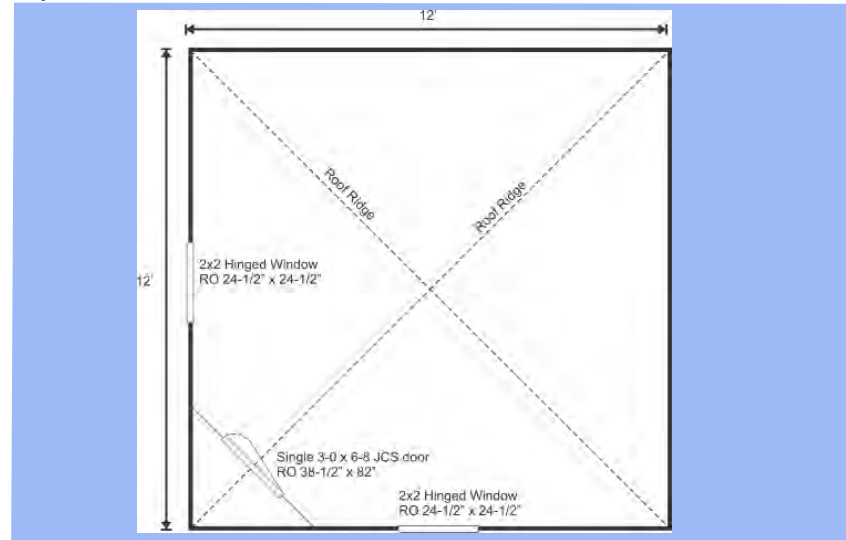

Specifications:

Square Footage: 144 sq ft

Overall Dimensions: 13'2" W x 13'2" L x 10' 6" H

Recommended Foundation: 6"-8" Crushed Gravel

Floor: Three 4x6x12 Hemlock Skids
 2x6 Hemlock Floor Framing 24" on Center
 3/4" CDX Plywood Interior Flooring
 4/4 Rough Sawn Hemlock Decking on Porch

Windows: Two 2x2 Hinged Barn Sash Windows

Roof: 2x6 Rafters 24" on Center
 8/12 Pitch Corner Gable Roof with Flying "V" Porch
 1" Rough Sawn Pine Solid Sheathing
 2x6 Rough Sawn Hemlock Collar Ties
 29 Gauge Evergreen Corrugated Metal Roofing

Porch: 3 Sq. Ft. Porch

Estimated Weight: 4000 lbs

Cube Size: 42" H x 48" W x 144" L

Estimated Assembly Time: 2 people, 20 hours

Bayside shed shown with flower boxes, roundel and nine-lite French Door

Fully Assembled