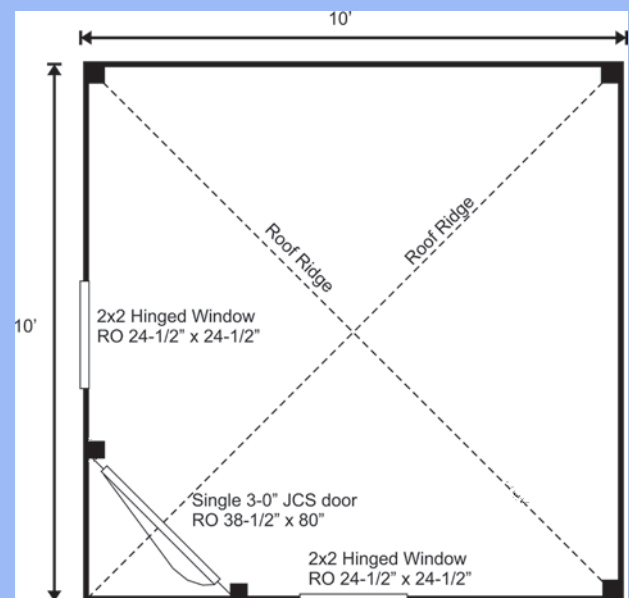

## Specifications

**Square Footage:** 100 sq ft

**Overall Dimensions:** 11'2" W x 11'2" L x 10' 6" H

**Recommended Foundation:** 4"-6" Crushed Gravel

**Floor:** Two 4x6x10 Hemlock Skids  
2x6 Hemlock Floor Framing 24" on Center  
3/4" CDX Plywood Interior Flooring

**Walls:** 4x4 Post & Beam Wall Framing  
69" Wall Height

**Doors:** Single 3'-0" x 6'8" JCS Built Door

**Siding:** 1" Pine Board and Batten Siding  
1" Rough Sawn Pine Corner, Door & Window Trim  
2" Rough Sawn Pine Fascia & Shadow Trim

**Windows:** Two 2x2 Hinged Barn Sash Windows

**Roof:** 2x6 Rafters 24" on Center  
8/12 Pitch Corner Gable Roof with Flying "V" Porch  
1" Rough Sawn Pine Solid Sheathing  
2x6 Rough Sawn Hemlock Collar Ties  
Corrugated Metal Roofing: 29g Color: Ever-green

**Porch:** 3 Sq. Ft. Porch  
4/4 Rough Sawn Hemlock Decking on Porch

**Weight:** 3500 lbs

Bayside shed shown with flower boxes, roundel and nine-lite French Door