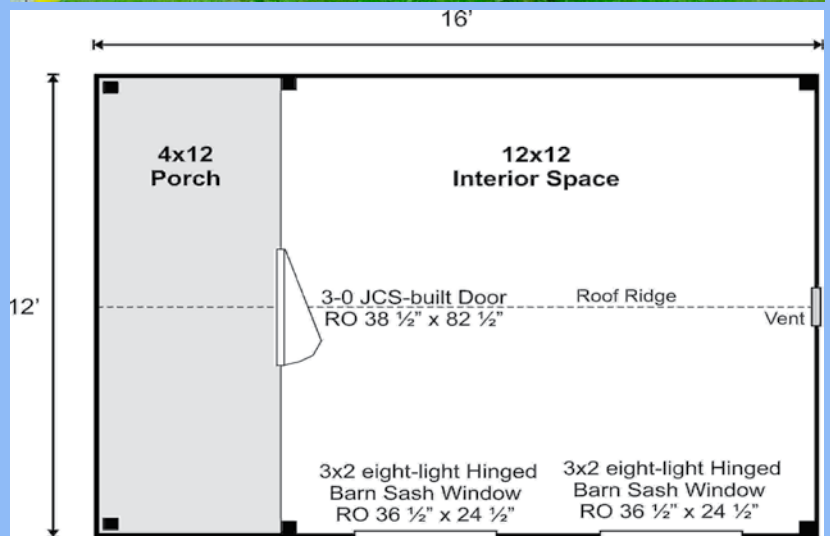

Overall Dimensions: 13'2" W x 17'2" L x 10' 6" H

Foundation Recommendation: 6"-8" Crushed Gravel

Floor: Two 6x6x16' Hemlock Skids
 2x6 Rough Sawn Hemlock Floor Framing
 24" on center
 3/4" CDX Plywood Flooring
 1x6 Rough Sawn Hemlock Decking on Porch
 4x12 Porch with 12x12 Interior Space

Walls: 4x4 Hemlock Post and Beam
 70" Wall Height

Doors: Single 3-0 JCS-built Pine Door

Siding: 1" Rough Sawn Pine Board & Batten Siding
 1" Rough Sawn Pine Trim includes Corner Boards, Door & Window Trim
 2" Rough Sawn Pine Trim for Fascia & Shadow

Windows: Two 3x2 eight-light hinged Barn Sash

Roof: 2x6 Rough Sawn Hemlock Rafters
 24" on center
 6/12 Gable Roof Pitch
 Green Corrugated Metal Roofing

Porch: 48 sq/ft Porch with (2) 4x4 Hemlock Posts

Wood Louvered Vent