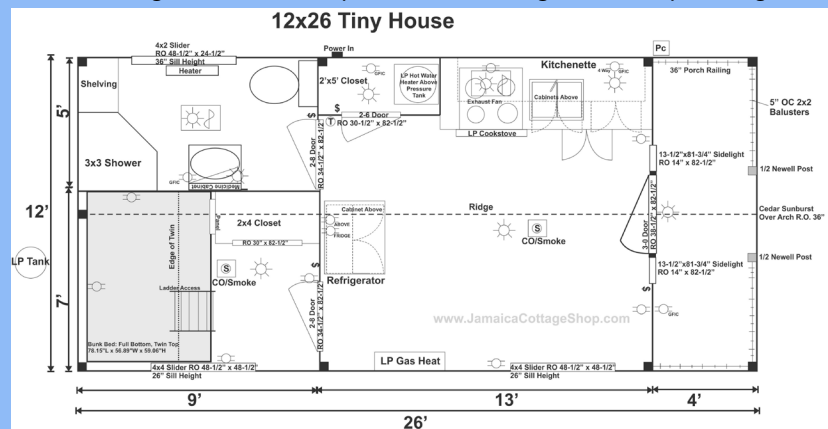

Included in the kit: *All Fastening Hardware
*Step-by-Step Plans

Specifications:

Square Footage: 312 sq ft, 264 sq ft Interior

Overall Dimensions: 13'2" W x 27' 8" L x 10' 6" H

Foundation Recommendation: 6"-8" Crushed Gravel
4" Reinforced Concrete Pad

Wood Louvered Vent

Roof: 2x6 Rafters 24" on Center

1x4 Strapping 20" on Center on Rear

4/12 Gable Roof Pitch

2x6 Rough Hemlock Exposed Collar Ties

Green Corrugated Metal Roofing

Porch: 48 sq/ft Porch with (2) 4x4 Hemlock Posts

Kit Weight: 6,500 lbs

Shipping Cube Size: 42"x48"x192"
#2: 42"x36"x120"

Assembly Time: Two People, 40 Hours

**Photo and Floor Plan are of finished, as built Apple Blossom Cottage, Base building does not include partitions, furnishings, electrical, plumbing, etc.